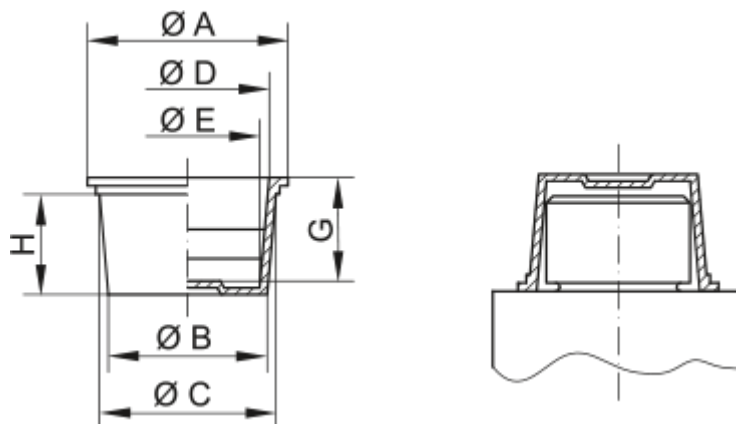

Article number: 59GPN610U10

Description: KLEE Universal plugs GPN 610 U - (\varnothing 12,5-14,6/ \varnothing 13,3-11,2)

Measures

A = 18

B = 12.5

C = 14.6

D = 13.3

E = 11.2

G = 12

H = 12